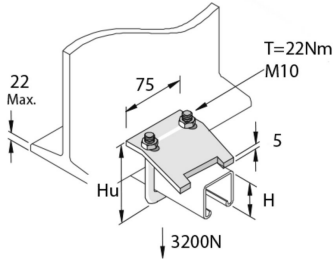

**P2787**  
**Beam Fitting H124-164 mm**

Standard finish		Electro zinc-plated							
HD	Reference	↕ mm	↔ mm	→  ← mm	↔ mm	kg/stk	📦	Stock	Unit
-	<b>P2787</b>	209			75	0,430	20	X	STK
-	<b>P2787HDG</b>	209			75	0,430	20	X	STK

Abbreviation:  
 - ZP = Zinc Plated  
 - HG = Hot-Dip Galvanised