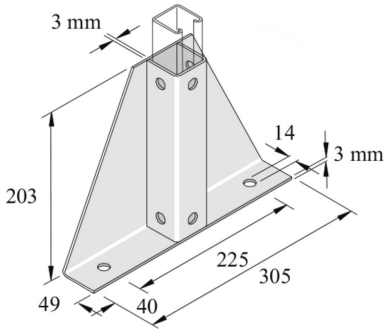

## Assembly accessory

Standard finish

Stainless Steel 316

HD Reference	mm	mm	mm	mm	kg/stk	Stock	Unit
- <b>P2348S1SPP</b>	203	49		305	1,915	X	STK

Pickled and passivated.