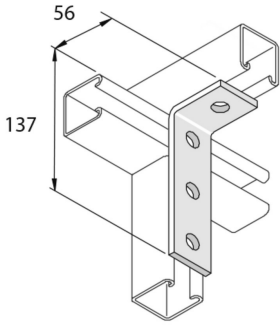

P1278SS
Fitting 90° angle L 4D14

Standard finish		Stainless Steel 316							
HD	Reference	↕ mm	↔ mm	→ ← mm	↔ mm	kg/stk	📦	Stock	Unit
-	P1278SS	56	40		137	0,297	20		STK